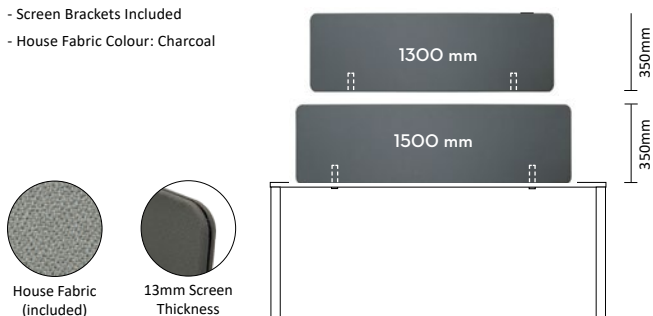

WORKSTATIONS

PLAZA - OPTIC WORKSTATIONS

The plaza features a 50 x 50mm steel tube leg system that is easy to assemble, making it an easy solution for any office fit out. Its lineal look and timeless style can be configured to suit your office work environment.

Workstation with scalloped tops included

Table Top Finish Options:
White / Colour swatches page 56 (Eo Board)
 Accessory Options: Refer to page 25

OPTIC Screen System

350H (Imported Screen)

- System Type: Solid Panel
- Screen Brackets Included
- House Fabric Colour: Charcoal

CODE	DIMENSION
ISOUTS13CH	1300W x 13D x 350H
ISOUTS15CH	1500W x 13D x 350H

600H (Local Made Screen) **New**

- System Type: Solid Panel
- Screen Brackets Included
- House Fabric Colour: Charcoal

CODE	DIMENSION
ISOUTS1306	1300W x 22D x 600H
ISOUTS1506	1500W x 22D x 600H
FABRIC OPTION	Rim Trilogy 1 add +