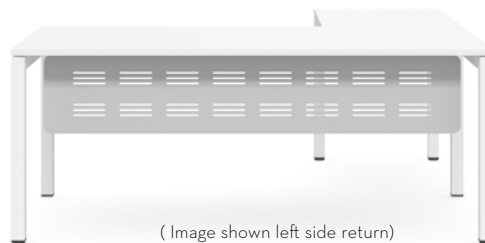

WORKSTATIONS

PLAZA - OPTIC WORKSTATIONS

The plaza features a 50 x 50mm steel tube leg system that is easy to assemble, making it an easy solution for any office fit out. Its lineal look and timeless style can be configured to suit your office work environment.

CODE	DIMENSION
ISOUTS13CH	1300W x 13D x 350H
ISOUTS15CH	1500W x 13D x 350H

600H (Local Made Screen) **New**

- System Type: Solid Panel
- Screen Brackets Included
- House Fabric Colour: Charcoal

CODE	DIMENSION
ISOUTS1306	1300W x 22D x 600H
ISOUTS1506	1500W x 22D x 600H
FABRIC OPTION	Rim Trilogy 1 add +

Plaza Desk (Top without Scallop)

Top view

Base Finish: White / Black - arriving in December

CODE	OVERALL SIZE
PLZDES1507	1500L x 750D x 725H
PLZDES1807	1800L x 750D x 725H

Plaza Desk & Return (Top without Scallop)

Top view

(Image shown left side return)

Base Finish: White / Black - arriving in December
 Modesty: White / Powder - coated Black
 Cable Hole to your preferred placement (included)

CODE	DESK	RETURN
PLZWS15071506	(1500L x 750D) x	(1500L x 600D) x 725H
PLZWS18071806	(1800L x 750D) x	(1800L x 600D) x 725H
PLZWS18091806	(1800L x 900D) x	(1800L x 600D) x 725H