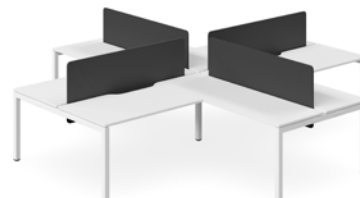

4 Way Workstation (Desk & Return shown)

(Image shown 600H OPTIC Screen)

Base Finish: White / Black - arriving in December

Radial or Splayed Tops

Prices include 4 OPTIC 350H Screens

CODE	TOP SIZE	OVERALL SIZE	POD
PLZ4XSYS 18071807	1800L	1800L x 750D x 1800L x 750D x 725H	4

Prices include 4 OPTIC 600H Screens

CODE	TOP SIZE	OVERALL SIZE	POD
PLZ4XSYS 18071807	1800L	1800L x 750D x 1800L x 750D x 725H	4