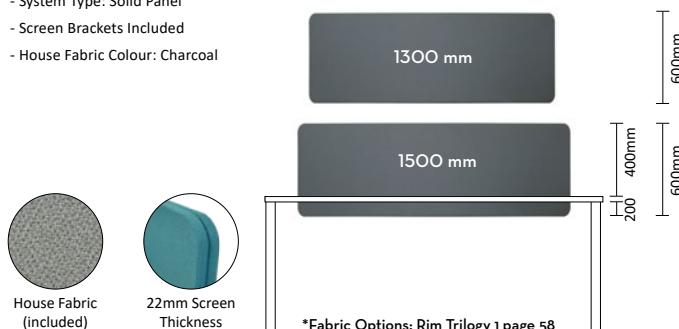

WORKSTATIONS

PLAZA - OPTIC WORKSTATIONS

The plaza features a 50 x 50mm steel tube leg system that is easy to assemble, making it an easy solution for any office fit out. Its lineal look and timeless style can be configured to suit your office work environment.

Workstation with scalloped tops included

Table Top Finish Options:
White / Colour swatches page 56 (Eo Board)
 Accessory Options: Refer to page 25

OPTIC Screen System

350H (Imported Screen)

- System Type: Solid Panel
- Screen Brackets Included
- House Fabric Colour: Charcoal

CODE	DIMENSION
ISOUTS13CH	1300W x 13D x 350H
ISOUTS15CH	1500W x 13D x 350H

600H (Local Made Screen) **New**

- System Type: Solid Panel
- Screen Brackets Included
- House Fabric Colour: Charcoal

CODE	DIMENSION
ISOUTS1306	1300W x 22D x 600H
ISOUTS1506	1500W x 22D x 600H
FABRIC OPTION	Rim Trilogy 1 add +